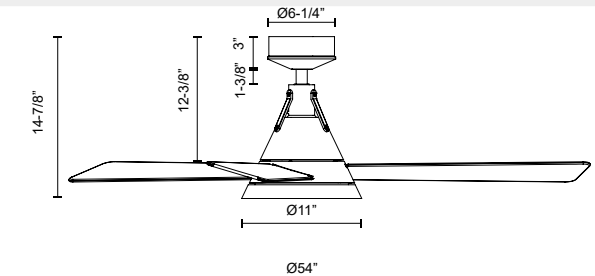

alora mood

P. 1.855.855.8926

CANADA: 19054 28TH Avenue Surrey - BC V3Z 6M3

USA: 3035 E. Lone Mountain Rd - Las Vegas, NV, 89081

ARCHER CF584054

FIXTURE DIMENSIONS	D54" x H14-7/8"
LIGHT SOURCE	LED
MAX WATTAGE	Total 53W Max [20W LED + Max 33W Motor]
TOTAL LUMENS	1900lm
DELIVERED LUMENS	1206lm
VOLTAGE	120V
COLOR TEMPERATURE	3000K
CRI (RA)	90CRI
DIMMABLE	Integrated Dimming with Remote
DIFFUSER DETAILS	Polymeric Diffuser
MATERIAL	Steel & Aluminum Body, Plywood Blade
ROD LENGTH	1-3/8" (for different rod length, contact factory)
WIRE LENGTH	78" with 78" safety cable
MINIMUM HANG HEIGHT	15"
SLOPED CEILING ADAPTABLE	Yes, Up to 25 Degrees
LOCATION	Dry
CANOPY DIMENSIONS	D6-1/4" x H3"
MINIMUM DISTANCE TO FLOOR	84"
CEILING TO BLADE DISTANCE	12-3/8" Minimal
BLADE	3 Blades @ 16 Degrees Pitch
CONTROL	Remote Control
FAN RPM	6 Speed (Reversible), 50-155rpm
CFM	5700 Max
AIRFLOW EFFICIENCY (CFM/WATT)	704 Max
ESTIMATED YEARLY ENERGY COST ($)	6
PAINT FINISH	MB01

[D - Diameter, L - Length, W - Width, H - Height, E - Extension]

AVAILABLE FINISHES:

*For complete warranty terms, please visit: www.aloralighting.com/warranty

WWW.ALORAMOOD.COM

© 2023 KUZCO LIGHTING. ALL RIGHTS RESERVED.